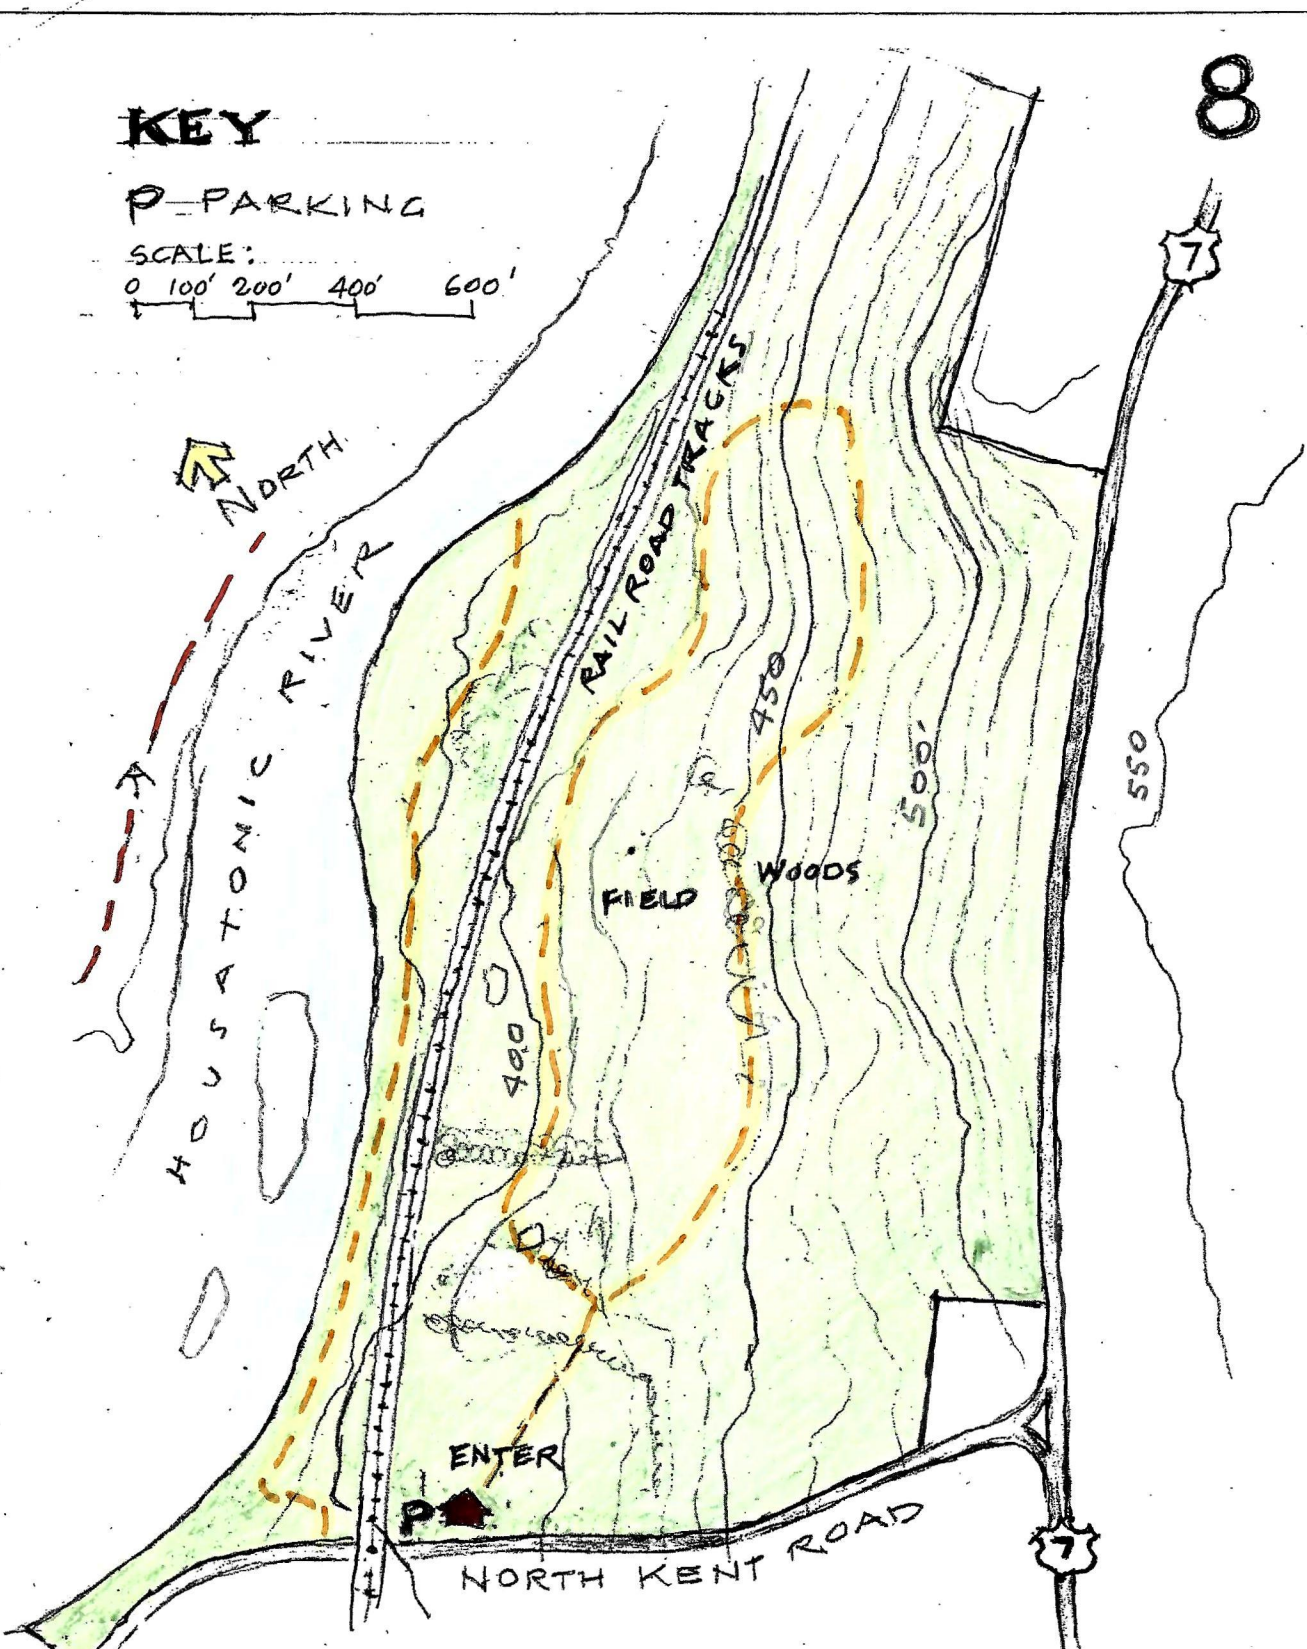

KEY

P - PARKING

SCALE:
0 100' 200' 400' 600'

8

ROBERT AVIAN PRESERVE

58 ACRES

MAP COURTESY JOHN MILNES BAKER, AIA