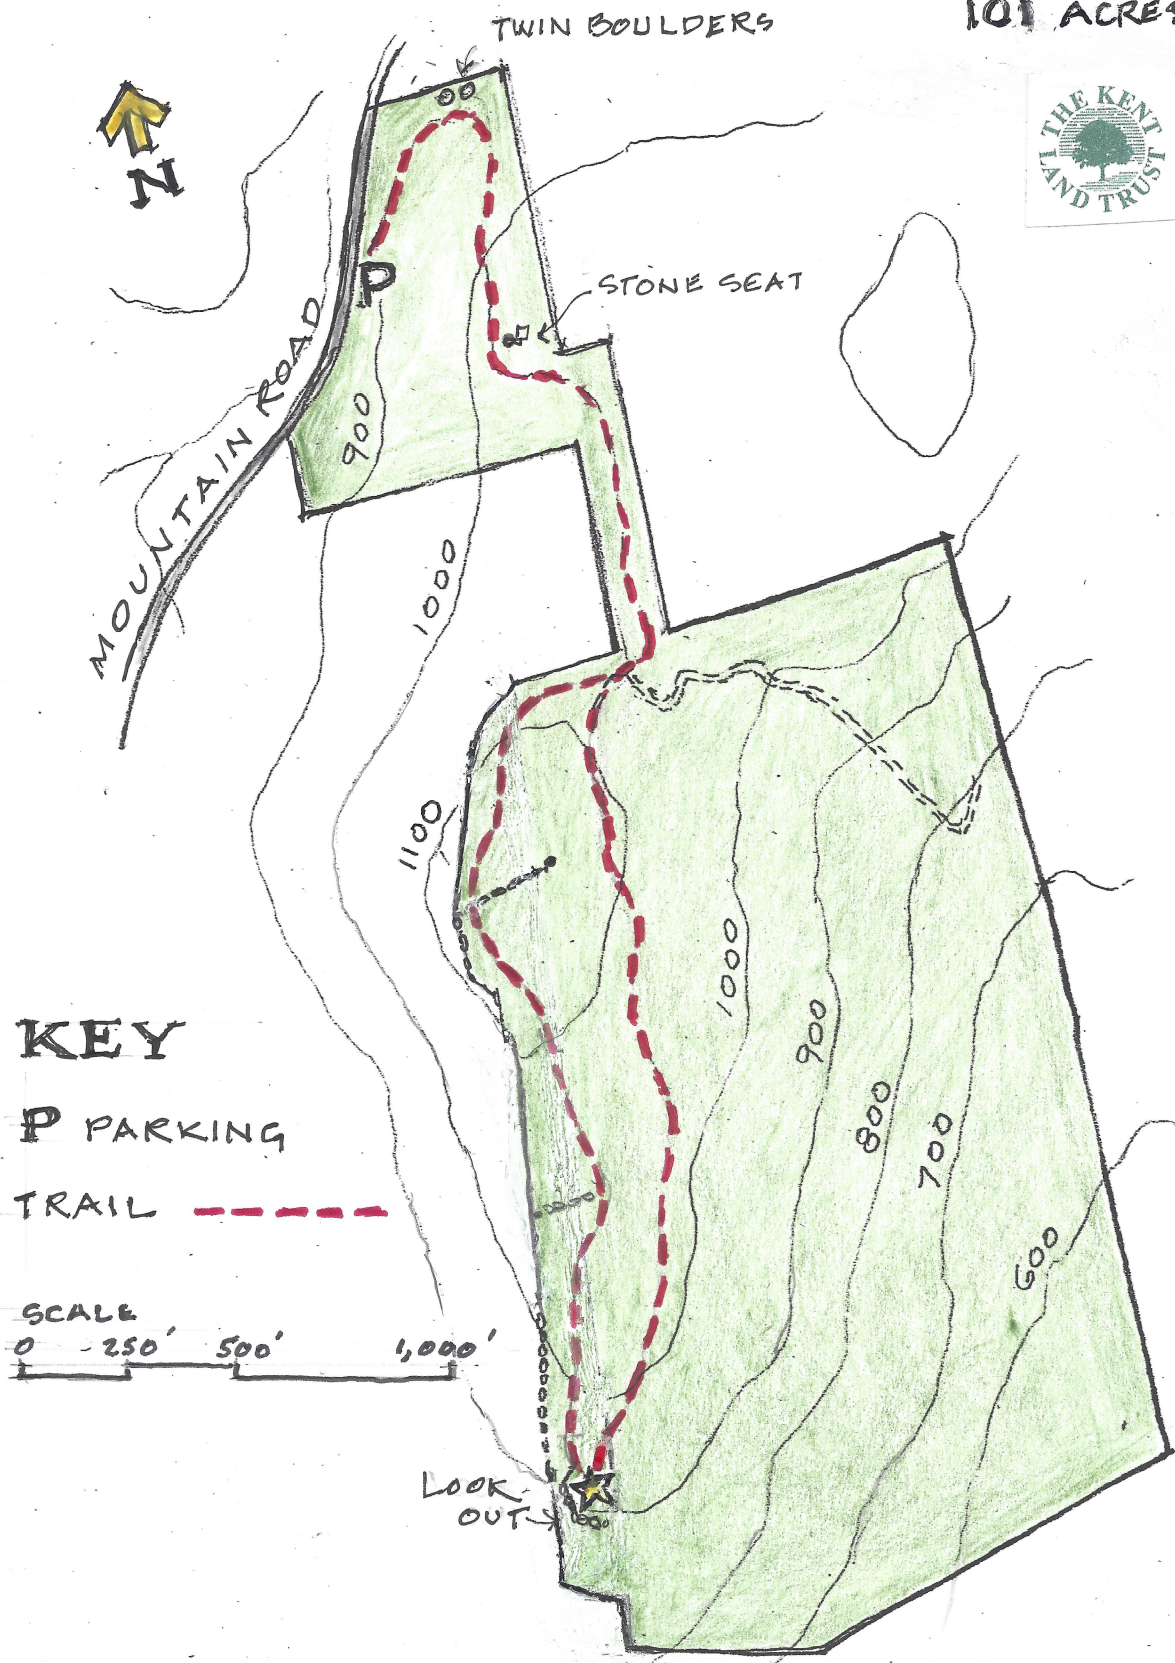

BULL MOUNTAIN PRESERVE 18

101 ACRES

KEY

P PARKING

TRAIL 

SCALE
0 250' 500' 1,000'