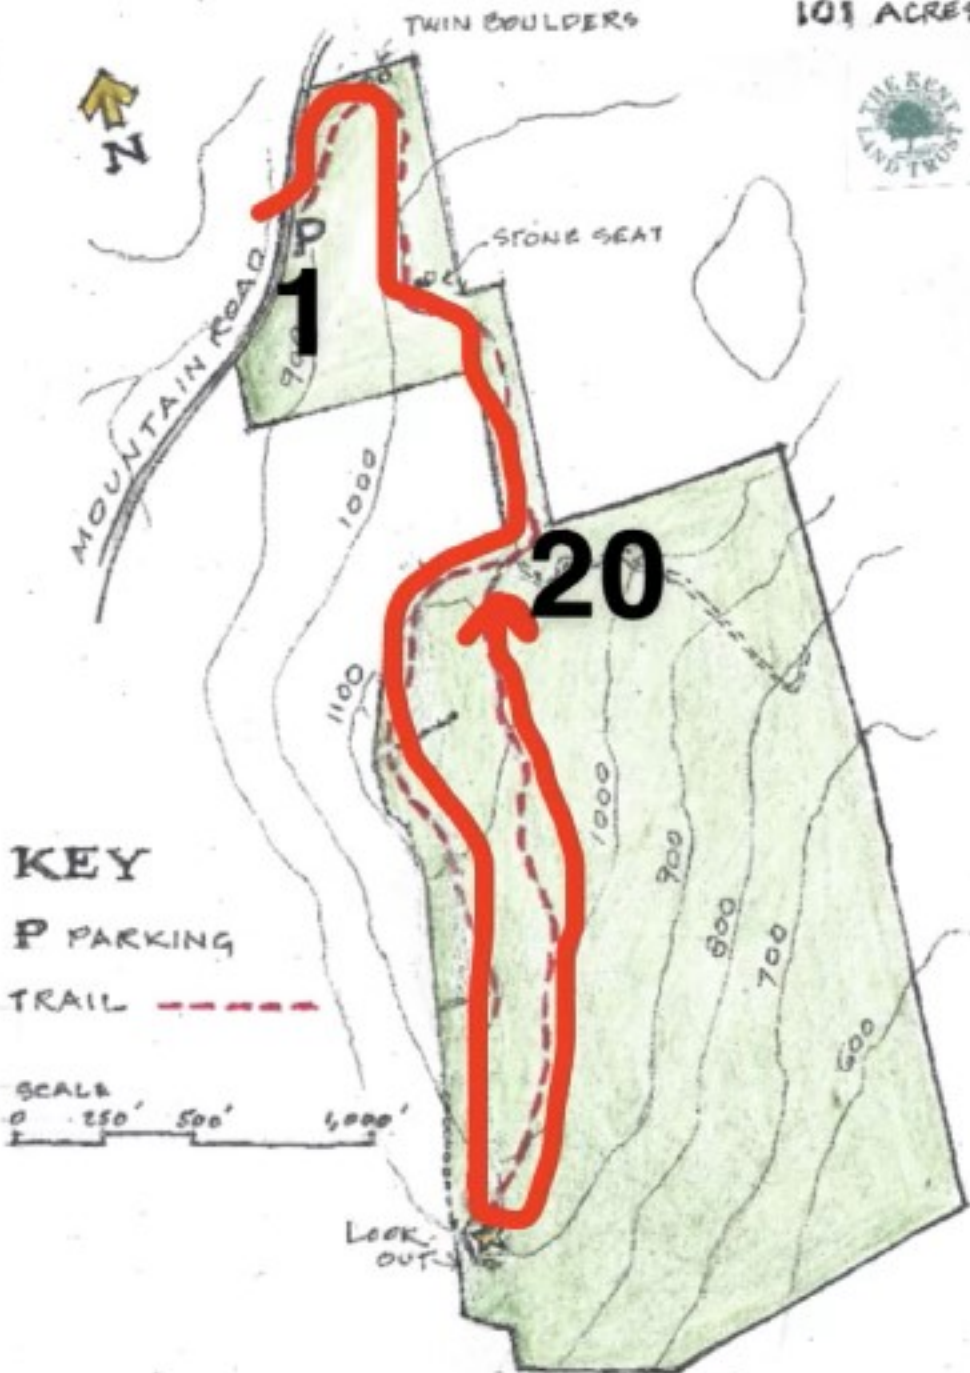

# BULL MOUNTAIN PRESERVE 18

101 ACRES

## KEY

P PARKING

TRAIL - - - - -

SCALE  
0 250' 500' 1000'