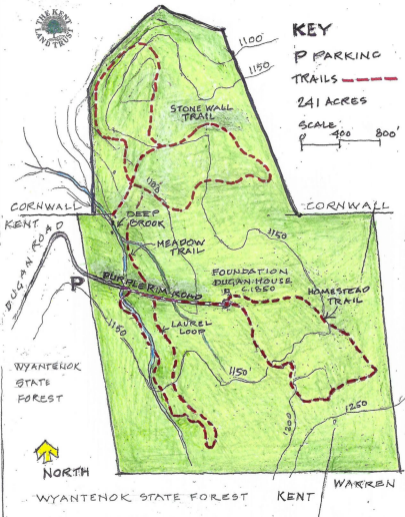

AUDREY & ROBERT TOBIN PRESERVE

10

KEY

P PARKING

TRAILS 

241 ACRES

SCALE

WYANTENOK
STATE
FOREST

NORTH

WYANTENOK STATE FOREST

KENT

WARREN