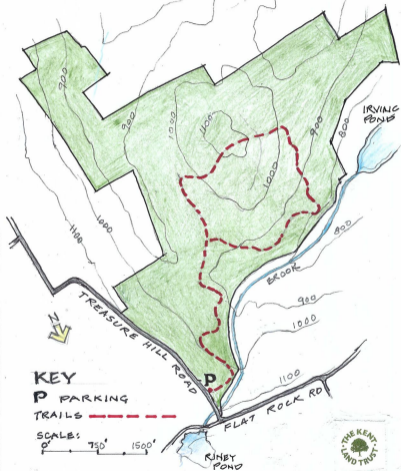

IRON MOUNTAIN PRESERVE

303 ACRES

15

KEY

P PARKING

TRAILS -----

SCALE: